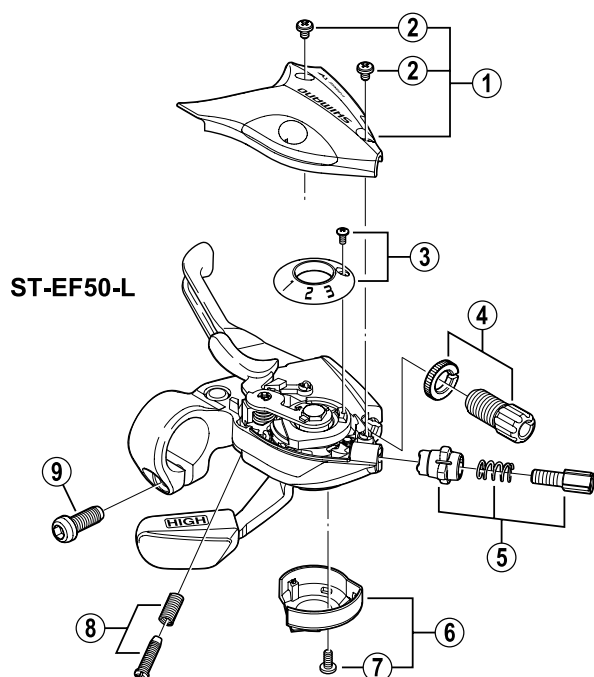

# EZ-Fire Plus Lever

## ST-EF50 2-Finger / For V-BRAKE

For Left Hand

For Right Hand

ST-EF50-L

ST-EF50-7  
ST-EF50-8  
ST-EF50-8T

ITEM NO.	SHIMANO CODE NO.	DESCRIPTION
1	Y-6KT 98010	Upper Cover for 7-Speed (Black) & Fixing Screws (M3 x 5)
	Y-6KT 98020	Upper Cover for 7-Speed (Silver) & Fixing Screws (M3 x 5)
	Y-6KT 98030	Upper Cover for 8-Speed (Black) & Fixing Screws (M3 x 5)
	Y-6KT 98040	Upper Cover for 8-Speed (Silver) & Fixing Screws (M3 x 5)
	Y-6KT 98050	Upper Cover for Left Hand (Black) & Fixing Screws (M3 x 5)
	Y-6KT 98060	Upper Cover for Left Hand (Silver) & Fixing Screws (M3 x 5)
2	Y-6A7 26000	Upper Cover Fixing Screw (M3 x 5 / Black)
	Y-6BK50000	Upper Cover Fixing Screw (M3 x 5 / Silver)
3	Y-6KT 98130	Indicator for 7-Speed & Fixing Screw
	Y-6KT 98140	Indicator for 8-Speed & Fixing Screw
	Y-6KT 98150	Indicator for ST-EF50-8T & Fixing Screw
	Y-6KT 98160	Indicator for Left Hand & Fixing Screw
4	Y-8XX 98010	Brake Cable Adjusting Bolt & Nut
5	Y-6A8 98010	Shifting Cable Adjusting Bolt Unit for Left Hand
6	Y-6KT 98170	Main Lever Cover for Right Hand & Fixing Screw (M3 x 7)
	Y-6KT 98180	Main Lever Cover for Left Hand & Fixing Screw (M3 x 7)
7	Y-6A7 27000	Main Lever Cover Fixing Screw (M3 x 7)
8	Y-6KT 98190	Reach Adjusting Screw (M4 x 15.5) & Spring
9	Y-6A7 80000	Clamp Bolt (M6 x 16)