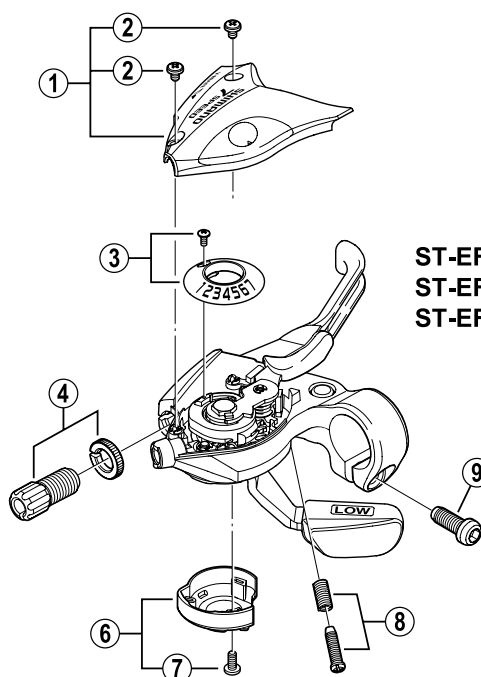

# EZ-Fire Plus Lever

## ST-EF50 2-Finger / For V-BRAKE

For Left Hand

For Right Hand

ST-EF50-L

ST-EF50-7  
ST-EF50-8  
ST-EF50-8T

ITEM NO.	SHIMANO CODE NO.	DESCRIPTION
1	Y-6KT 98010	Upper Cover for 7-Speed (Black) & Fixing Screws (M3 x 5)
	Y-6KT 98020	Upper Cover for 7-Speed (Silver) & Fixing Screws (M3 x 5)
	Y-6KT 98030	Upper Cover for 8-Speed (Black) & Fixing Screws (M3 x 5)
	Y-6KT 98040	Upper Cover for 8-Speed (Silver) & Fixing Screws (M3 x 5)
	Y-6KT 98050	Upper Cover for Left Hand (Black) & Fixing Screws (M3 x 5)
	Y-6KT 98060	Upper Cover for Left Hand (Silver) & Fixing Screws (M3 x 5)
2	Y-6A7 26000	Upper Cover Fixing Screw (M3 x 5 / Black)
	Y-6BK50000	Upper Cover Fixing Screw (M3 x 5 / Silver)
3	Y-6KT 98130	Indicator for 7-Speed & Fixing Screw
	Y-6KT 98140	Indicator for 8-Speed & Fixing Screw
	Y-6KT 98150	Indicator for ST-EF50-8T & Fixing Screw
	Y-6KT 98160	Indicator for Left Hand & Fixing Screw
4	Y-8XX 98010	Brake Cable Adjusting Bolt & Nut
5	Y-6A8 98010	Shifting Cable Adjusting Bolt Unit for Left Hand
6	Y-6KT 98170	Main Lever Cover for Right Hand & Fixing Screw (M3 x 7)
	Y-6KT 98180	Main Lever Cover for Left Hand & Fixing Screw (M3 x 7)
7	Y-6A7 27000	Main Lever Cover Fixing Screw (M3 x 7)
8	Y-6KT 98190	Reach Adjusting Screw (M4 x 15.5) & Spring
9	Y-6A7 80000	Clamp Bolt (M6 x 16)