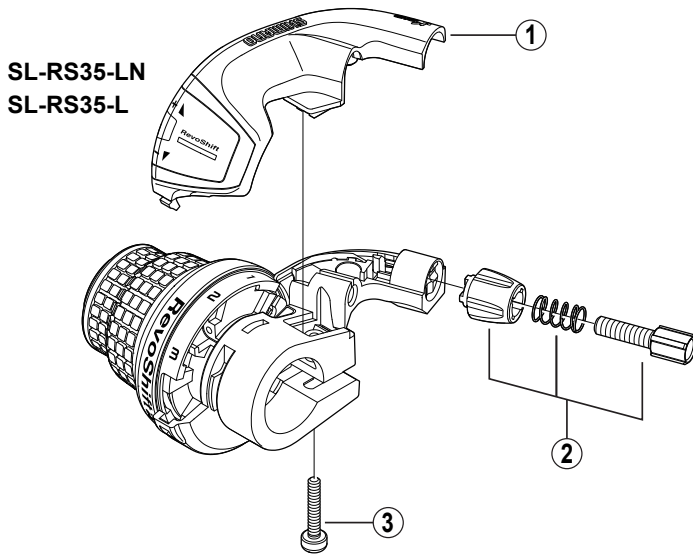

SHIMANO Revo-Shift Lever SL-RS35

For Left Hand

For Right Hand

ITEM NO.	SHIMANO CODE NO.	DESCRIPTION	INTERCHANGEABILITY
1	Y-6N6 98010	R.H. Cover for SL-RS35-6	
	Y-6N6 98020	R.H. Cover for SL-RS35-7	
	Y-6N6 98030	L.H. Cover for SL-RS35-LN	
	Y-6N6 98040	L.H. Cover for SL-RS35-L	
2	Y-6N6 98050	Cable Adjusting Bolt Unit	
* 3	Y-6F4 09100	Clamp Bolt (M4 x 18.7)	B

A: Same parts.

B: Parts are usable, but differ in materials, appearance, finish, size, etc.

Absence of mark indicates non-interchangeability.

0803-2789B

Specifications are subject to change without notice.