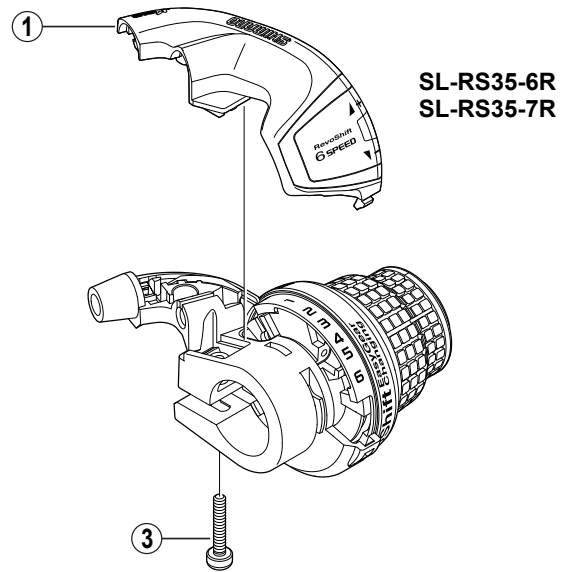

SHIMANO Revo-Shift Lever SL-RS35

For Left Hand

For Right Hand

ITEM NO.	SHIMANO CODE NO.	DESCRIPTION	INTERCHANGEABILITY
1	Y-6N6 98010	R.H. Cover for SL-RS35-6	
	Y-6N6 98020	R.H. Cover for SL-RS35-7	
	Y-6N6 98030	L.H. Cover for SL-RS35-LN	
	Y-6N6 98040	L.H. Cover for SL-RS35-L	
2	Y-6N6 98050	Cable Adjusting Bolt Unit	
* 3	Y-6F4 09100	Clamp Bolt (M4 x 18.7)	B

A: Same parts.

B: Parts are usable, but differ in materials, appearance, finish, size, etc.

Absence of mark indicates non-interchangeability.

0803-2789B

Specifications are subject to change without notice.