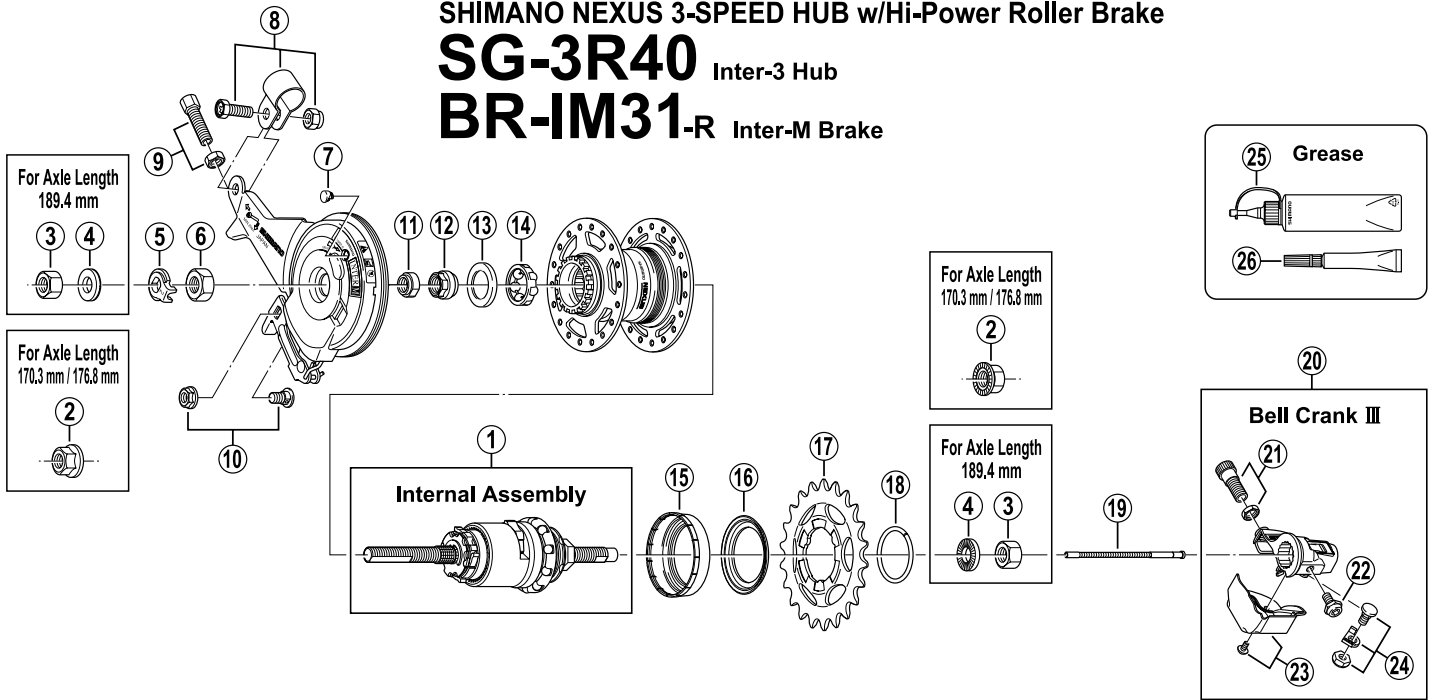

SHIMANO NEXUS 3-SPEED HUB w/Hi-Power Roller Brake

SG-3R40 Inter-3 Hub

BR-IM31-R Inter-M Brake

Q'TY	ITEM NO.	SHIMANO CODE NO.	DESCRIPTION
	1	Y-33S 90700	Internal Assembly (Axle Length 170.3 mm)
		Y-33S 98270	Internal Assembly (Axle Length 176.8 mm)
		Y-33S 90710	Internal Assembly (Axle Length 189.4 mm)
	2	Y-220 15010	Flange Nut for Axle Length 170.3 mm / 176.8 mm
	3	Y-321 70020	Hub Nut (7 mm) for Axle Length 189.4 mm
		Y-200 03000	Hub Nut (9 mm) for Axle Length 189.4 mm
	4	Y-220 06000	Washer (2 mm) for Axle Length 189.4 mm
		Y-220 06040	Washer (3.2 mm) for Axle Length 189.4 mm
	5	Y-33Z 20200	Non-turn Washer 2 (Yellow)
	6	Y-75V 13000	Brake Unit Fixing Nut (8.2 mm) for Axle Length 170.3 mm / 189.4 mm
		Y-75V 13010	Brake Unit Fixing Nut (9.7 mm) for Axle Length 176.8 mm
	7	Y-75V 16010	Grease Hole Cap
	8	Y-75M 98050	Brake Arm Clip Unit (φ15 mm)
		Y-33F 98090	Brake Arm Clip Unit (5/8")
		Y-75M 98060	Brake Arm Clip Unit (11/16")
		Y-33F 98100	Brake Arm Clip Unit (3/4")
	9	Y-75Y 98050	Brake Cable Adjusting Bolt & Nut
	10	Y-75Y 98060	Inner Cable Fixing Bolt & Nut
	11	Y-31Z 06020	Lock Nut for Left Hand Cone
	12	Y-33M 37000	Left Hand Cone
	13	Y-31Z 07000	Left Hand Dust Cap
	14	Y-321 90220	Ball Retainer A (1/4" x 7)
	15	Y-33R 05000	Right Hand Dust Cap A
	16	Y-33R 52001	Right Hand Dust Cap B
	17	Y-322 03200	Sprocket Wheel 16T (Black)
		Y-73T 21830	Sprocket Wheel 18T (Black)
		Y-73T 21930	Sprocket Wheel 19T (Black)
		Y-73T 22030	Sprocket Wheel 20T (Black)
		Y-73T 22130	Sprocket Wheel 21T (Black)
		Y-73T 22230	Sprocket Wheel 22T (Black)
	18	Y-321 20010	Snap Ring C
	19	Y-33R 98080	Push Rod (81.85 mm) for Axle Length 170.3 mm
		Y-33S 98180	Push Rod (86.85 mm) for Axle Length 176.8 mm
		Y-33S 98290	Push Rod (90.75 mm) for Axle Length 189.4 mm
	20	Y-33S 95100	Bell Crank III Unit
	21	Y-33S 98010	Cable Adjusting Bolt & Nut
	22	Y-33S 57000	Bell Crank Body Fixing Bolt
	23	Y-33S 98020	Bell Crank Cover & Fixing Screw
	24	Y-33S 98030	Inner Cable Fixing Bolt Unit
	25	Y-041 20600	Internal Hub Grease (Net. 100g)
		Y-041 20400	Roller Brake Grease (Net. 100g)
	26	Y-041 40020	Roller Brake Grease (Net. 10g)