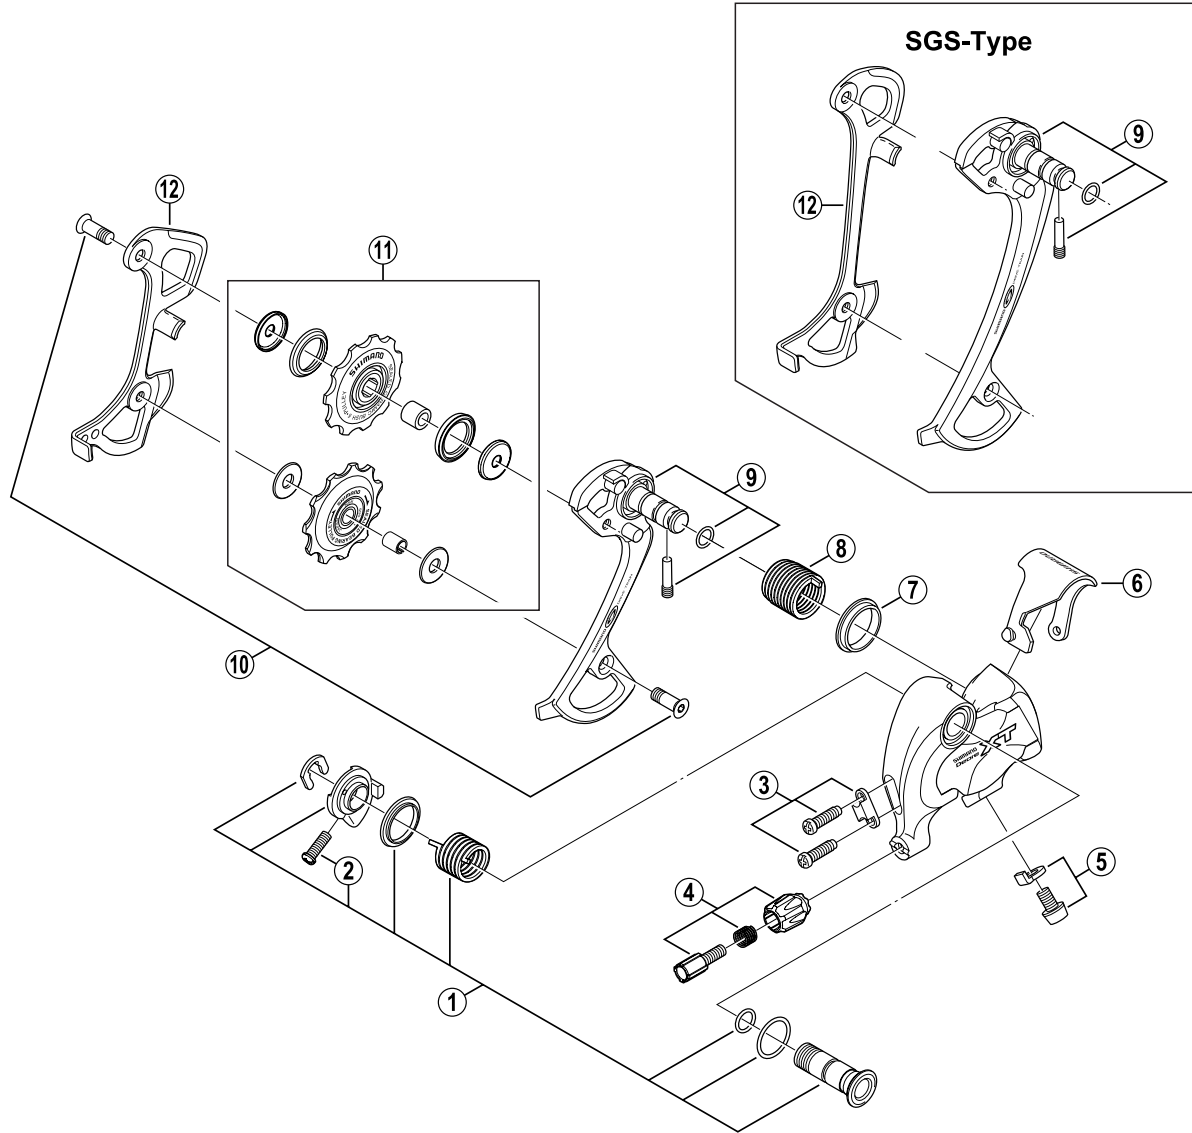

DEORE XT Rear Derailleur (9-Speed)

RD-M751-GS Long Cage

RD-M751-SGS Super Long Cage

| ITEM NO. | SHIMANO CODE NO. | DESCRIPTION |
|----------|------------------|---|
| 1 | Y-5VV 98010 | B-Axle Assembly |
| 2 | Y-556 25020 | B-Tension Adjusting Screw (M4 x 12) |
| 3 | Y-5TP 98020 | Stroke Adjusting Screws (M4 x 14.5) & Plate |
| 4 | Y-5VA 98030 | Cable Adjusting Bolt Unit |
| 5 | Y-5VA 98040 | Cable Fixing Bolt (M5 x 8) & Plate |
| 6 | Y-5VV 13000 | Cover |
| 7 | Y-5UC 14000 | P-Seal Ring |
| 8 | Y-5UF 14100 | P-Tension Spring |
| 9 | Y-5VA 98050 | Outer Plate Assembly (GS-Type) |
| | Y-5VA 98060 | Outer Plate Assembly (SGS-Type) |
| 10 | Y-5V5 98140 | Pulley Bolt (2 pcs.) |
| 11 | Y-5VV 98020 | Tension & Guide Pulley Set |
| 12 | Y-5U5 09000 | Inner Plate (GS-Type) |
| | Y-5VA 10000 | Inner Plate (SGS-Type) |