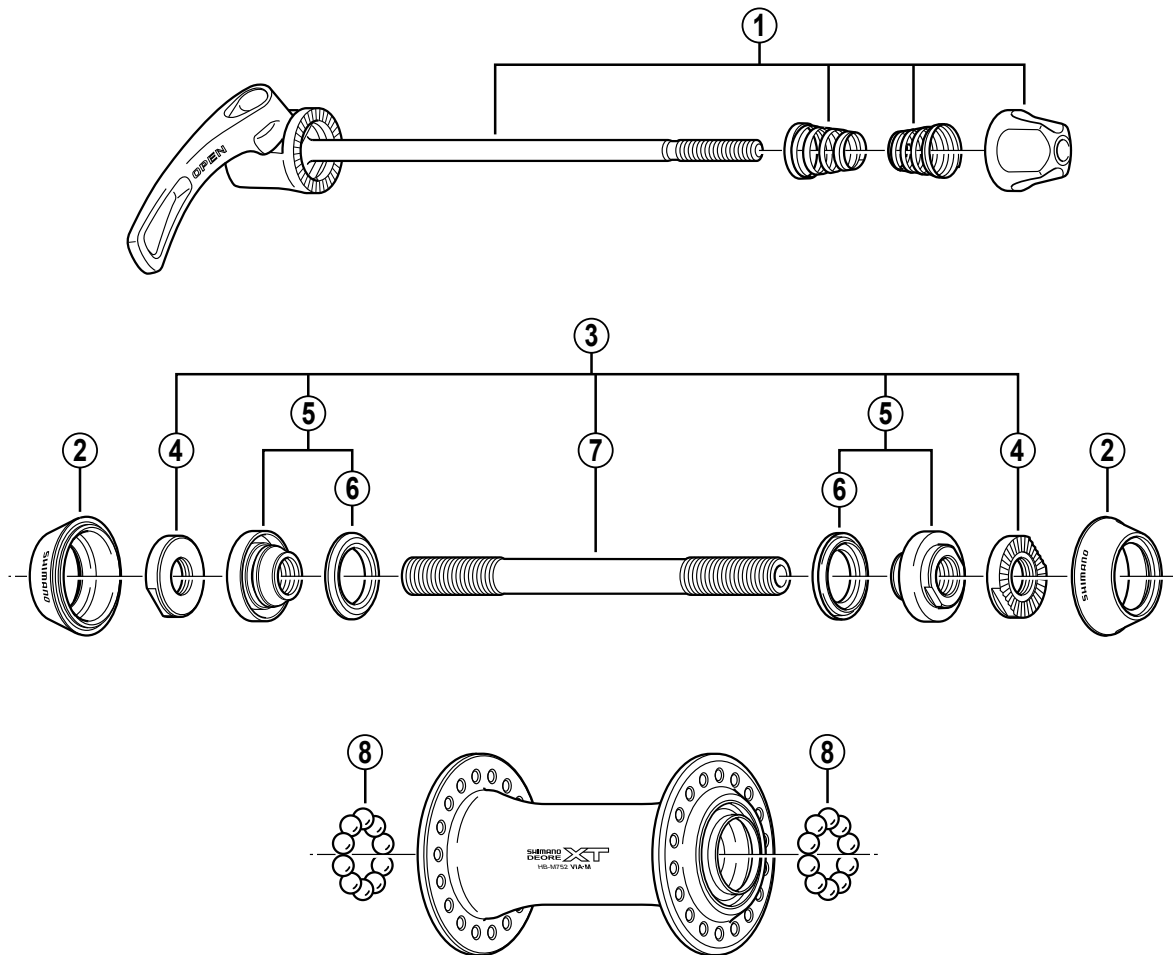

DEORE XT Front Hub

HB-M752-S Silver Version

HB-M752-L Black Version

Q'TY	ITEM NO.	SHIMANO CODE NO.	DESCRIPTION
	1	Y-24N 98010	Complete Quick Release 133 mm (5-1/4") for HB-M752-S
		Y-24N 98020	Complete Quick Release 133 mm (5-1/4") for HB-M752-L
	2	Y-21R 02000	Rubber Seal
	3	Y-25K 98010	Complete Hub Axle 108 mm (4-1/4")
	4	Y-24C 05000	Serrated Lock Nut 3.5 mm
	5	Y-21R 98030	Cone (M9 x 12.8 mm) w/Dust Cover & Seal Ring
	6	Y-214 06000	Seal Ring
	7	Y-216 07009	Hub Axle 108 mm (4-1/4")
	8	Y-000 91210	Steel Ball (3/16") 20 pcs.

Over Lock Nut Dimension: 100 mm (3-15/16")