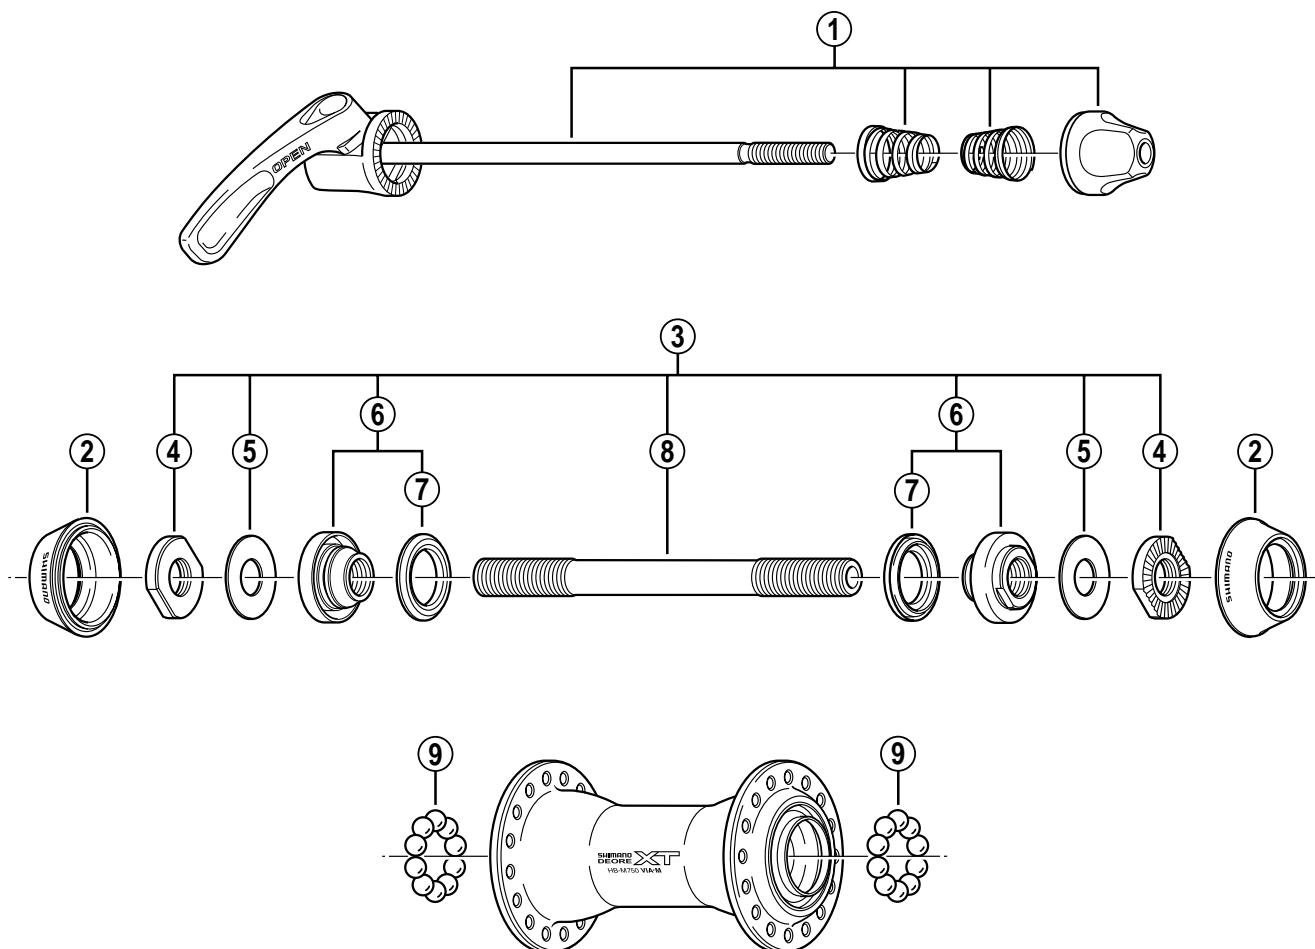

DEORE XT Front Hub HB-M750

• Over Lock Nut Dimension: 100 mm (3-15/16")

ITEM NO.	SHIMANO CODE NO.	DESCRIPTION	INTERCHANGEABILITY
1	Y-23K 90300	Complete Quick Release 133 mm (5-1/4")	B
2	Y-21R 02000	Rubber Seal	A
3	Y-23K 98010	Complete Hub Axle 108 mm (4-1/4")	A
4	Y-21H 08100	Serrated Lock Nut 3 mm	A
5	Y-21H 10000	Washer 0.5 mm	A
6	Y-21R 98030	Cone (M9 x 12.8 mm) w/Dust Cover & Seal Ring	A
7	Y-214 06000	Seal Ring	A
8	Y-216 07009	Hub Axle 108 mm (4-1/4")	A
9	Y-000 91210	Steel Ball (3/16") 20 pcs.	A

HB-M750-A

The table indicates the adaptability of conventional parts to HB-M750.

A: Same parts

B: Parts are usable, but differ in materials, appearance, finish, size, etc.

Absence of mark indicates non-interchangeability.

9812-1787

SHIMANO